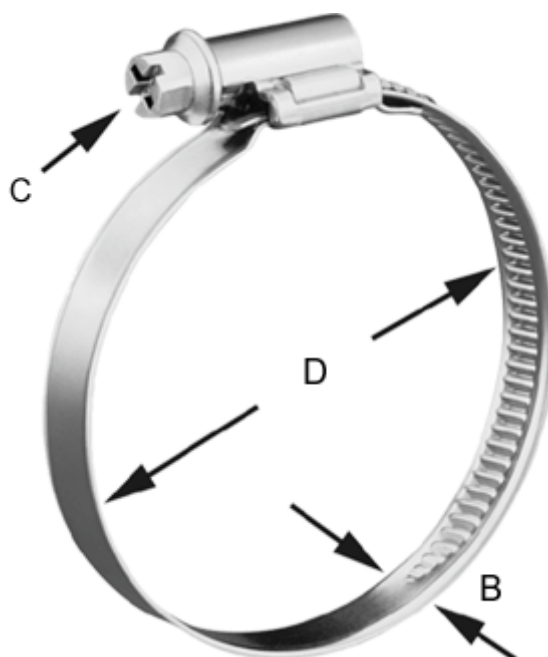

Article number: 021266703026

Description: Worm Drive Hose Clip
TORRO 20-32/9 C7 W3

Measures

C (screw type) = C7 - 7mm

Diameter D = 20-32

Width B = 9.0